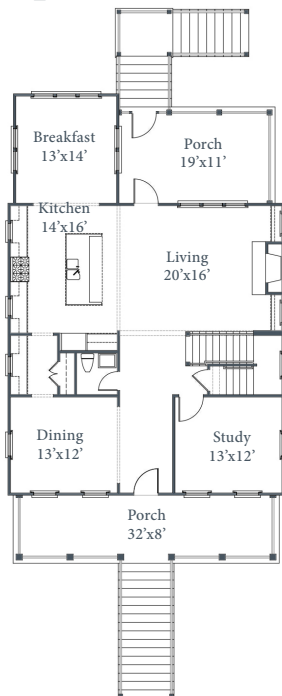

PLAN NAME

Old Landing

SQ. FT

2,800

BEDS

4

BATHS

3.5

DIM.

34' x 68'

1

1ST FLOOR

1,400 sq. ft.

2

2ND FLOOR

1,400 sq. ft.